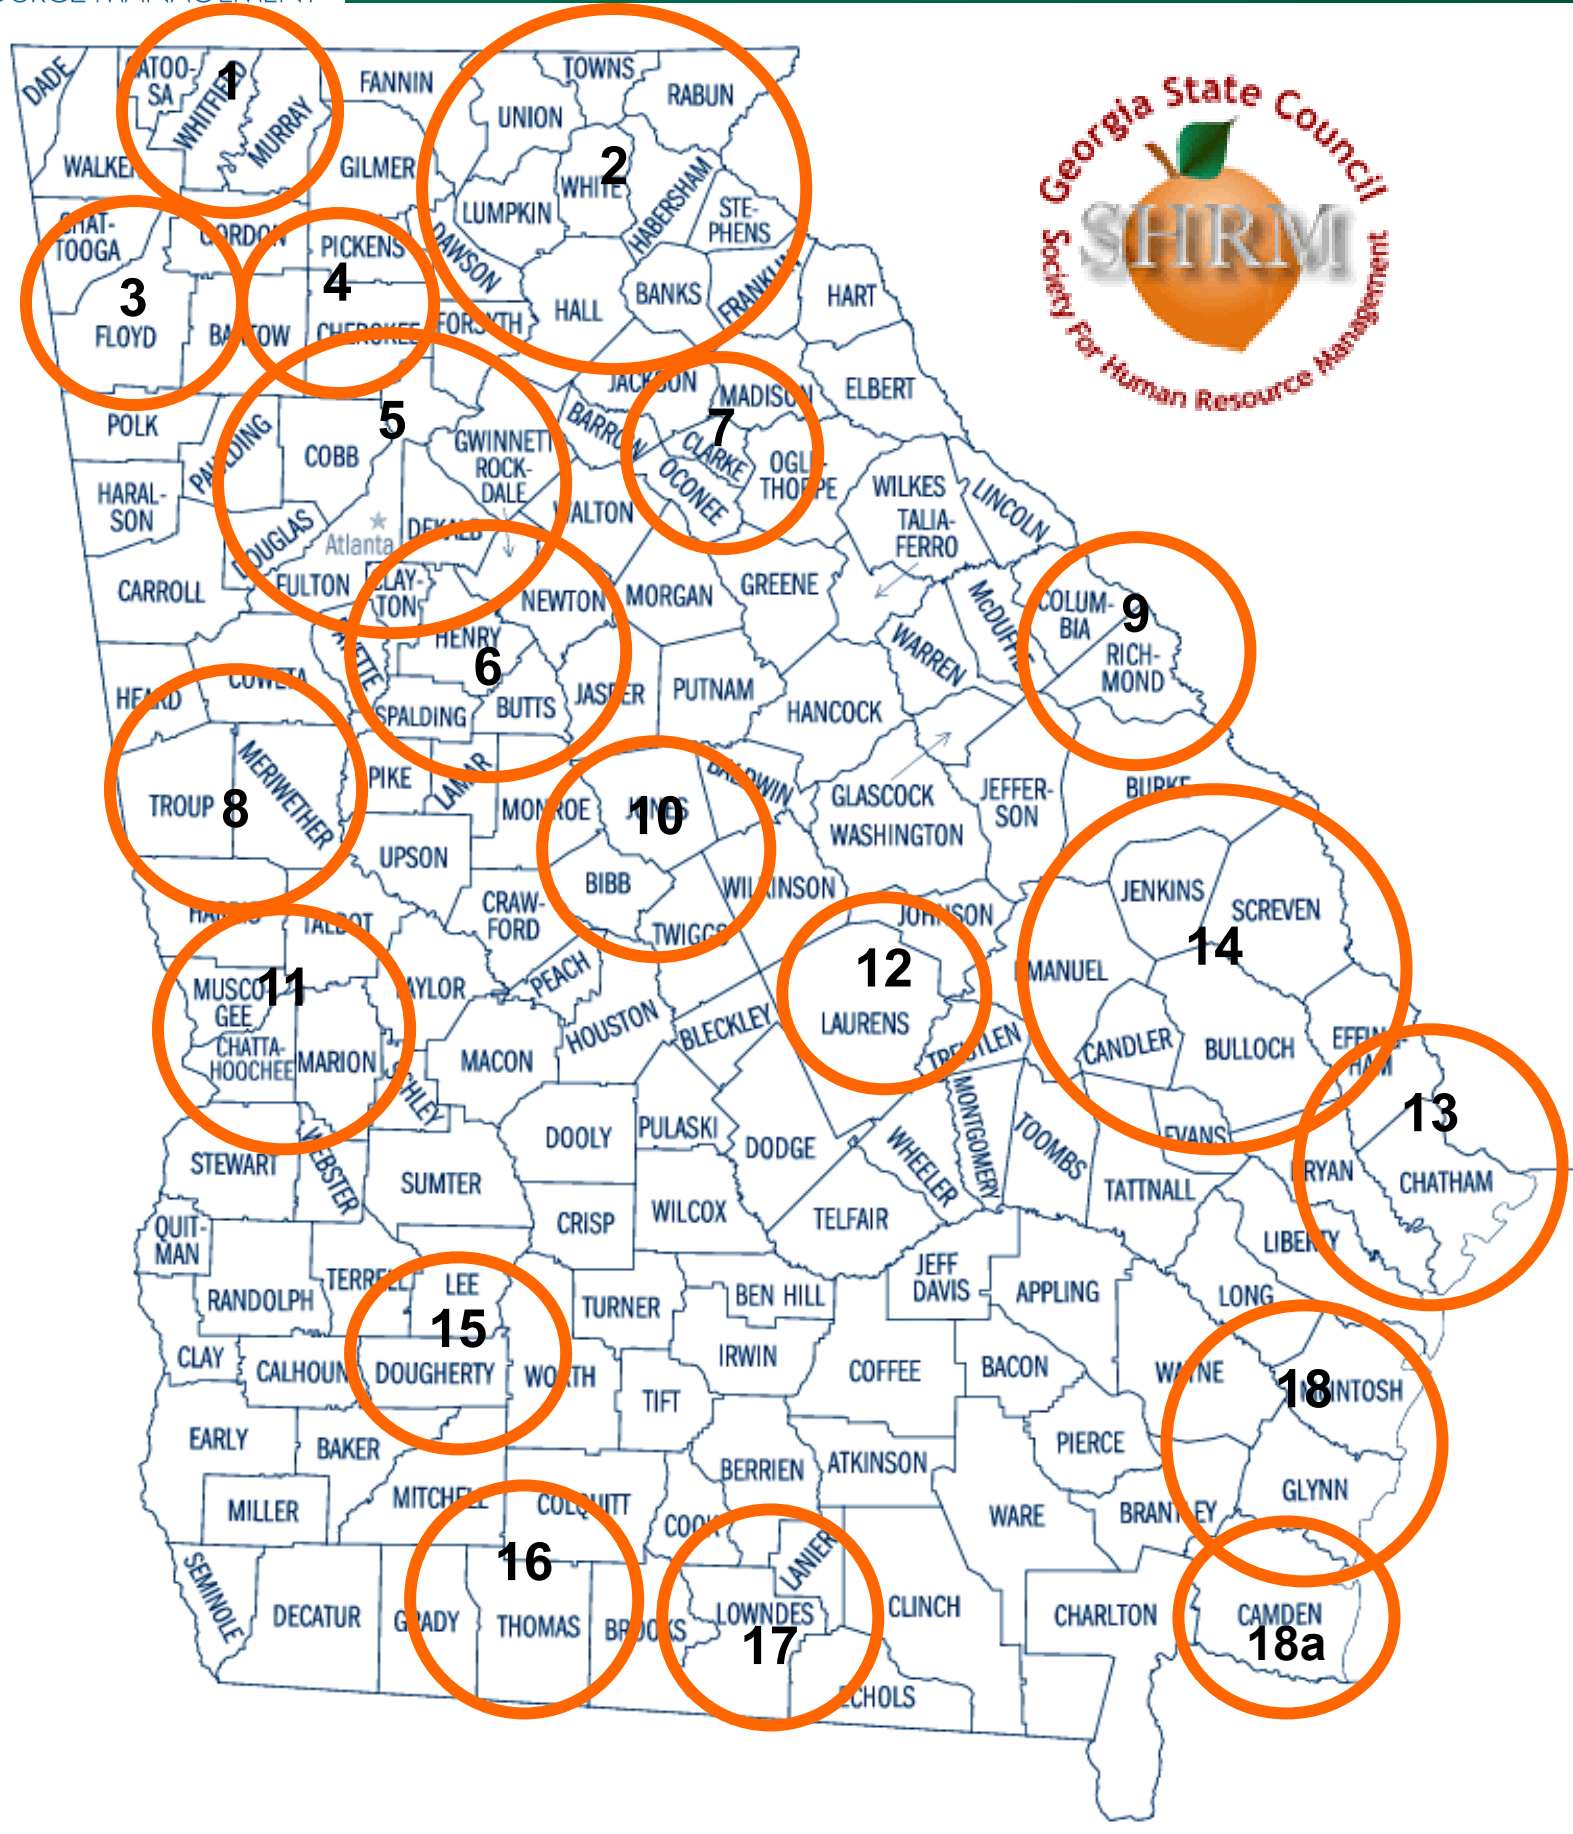

**Build your Network
 Join a Local Chapter of SHRM**

- | | |
|--|--|
| 1. Northwest Georgia SHRM | 12. Laurens HR Association |
| 2. Foothills of Georgia | 13. Savannah Area SHRM |
| 3. Greater Rome Chapter | 14. Statesboro Area SHRM |
| 4. Allatoona SHRM | 15. Southwest GA SHRM/Albany |
| 5. SHRM Atlanta | 16. Thomasville Area SHRM |
| 6. Greater Henry SHRM | 17. Greater Valdosta Area SHRM Chapter 140 |
| 7. Athens Area SHRM | 18. Golden Isles SHRM |
| 8. West Georgia SHRM | 18. a. Coastal SHRM in Hinesville |
| 9. SHRM Augusta Area Chapter CSRA SHRM | |
| 10. Middle Georgia SHRM | |
| 11. SHRM-Columbus Area | |