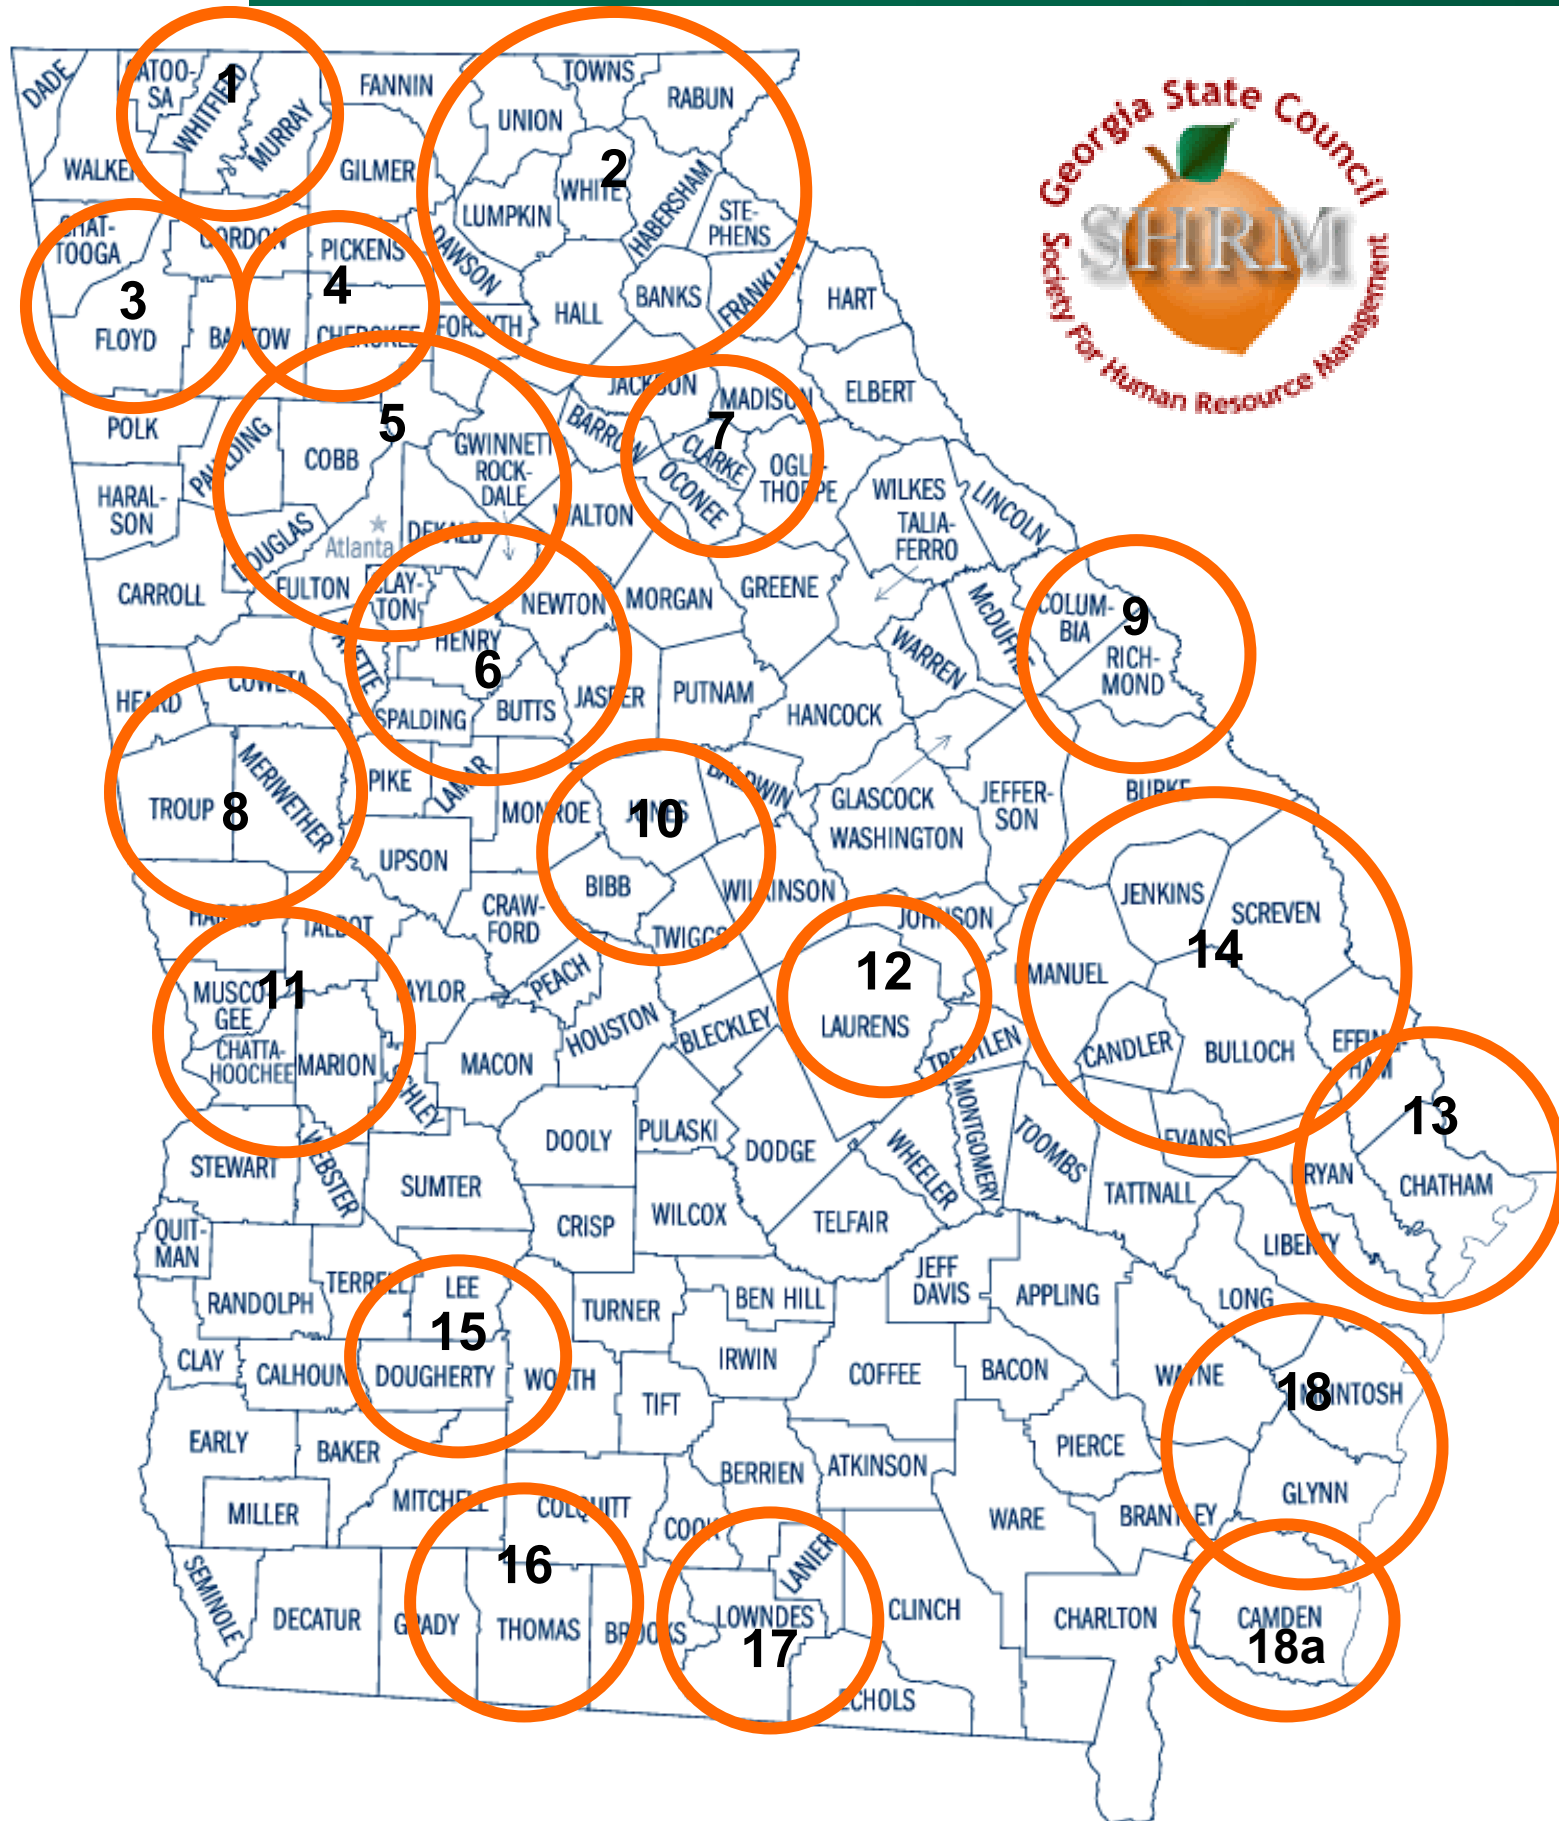

Build your Network Join a Local Chapter of SHRM

1. Northwest Georgia SHRM
2. Foothills of Georgia
3. Greater Rome Chapter
4. Allatoona SHRM
5. SHRM Atlanta
6. Greater Henry SHRM
7. Athens Area SHRM
8. West Georgia SHRM
9. SHRM Augusta Area Chapter CSRA SHRM
10. Middle Georgia SHRM
11. SHRM-Columbus Area

12. Laurens HR Association
13. Savannah Area SHRM
14. Statesboro Area SHRM
15. Southwest GA SHRM/Albany
16. Thomasville Area SHRM
17. Greater Valdosta Area SHRM Chapter 140
18. Golden Isles SHRM
- 18 a. Coastal SHRM in Hinesville